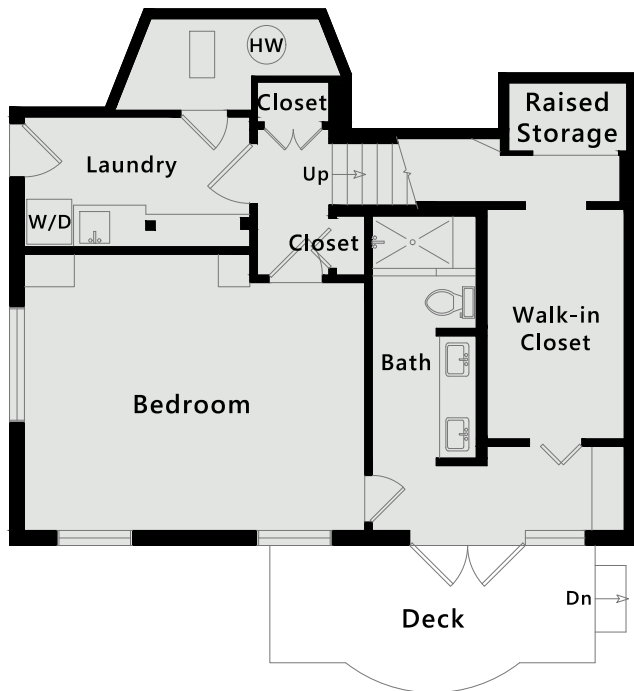

# 105 Santa Rosa Avenue

San Francisco, CA

2,195 Sq Ft

Note: Square footage data represents an estimate and has been derived simply for the marketing-style floor plans developed by Open House Drafting.

## Lower Level

725 Sq Ft

## Main Level

1,470 Sq Ft